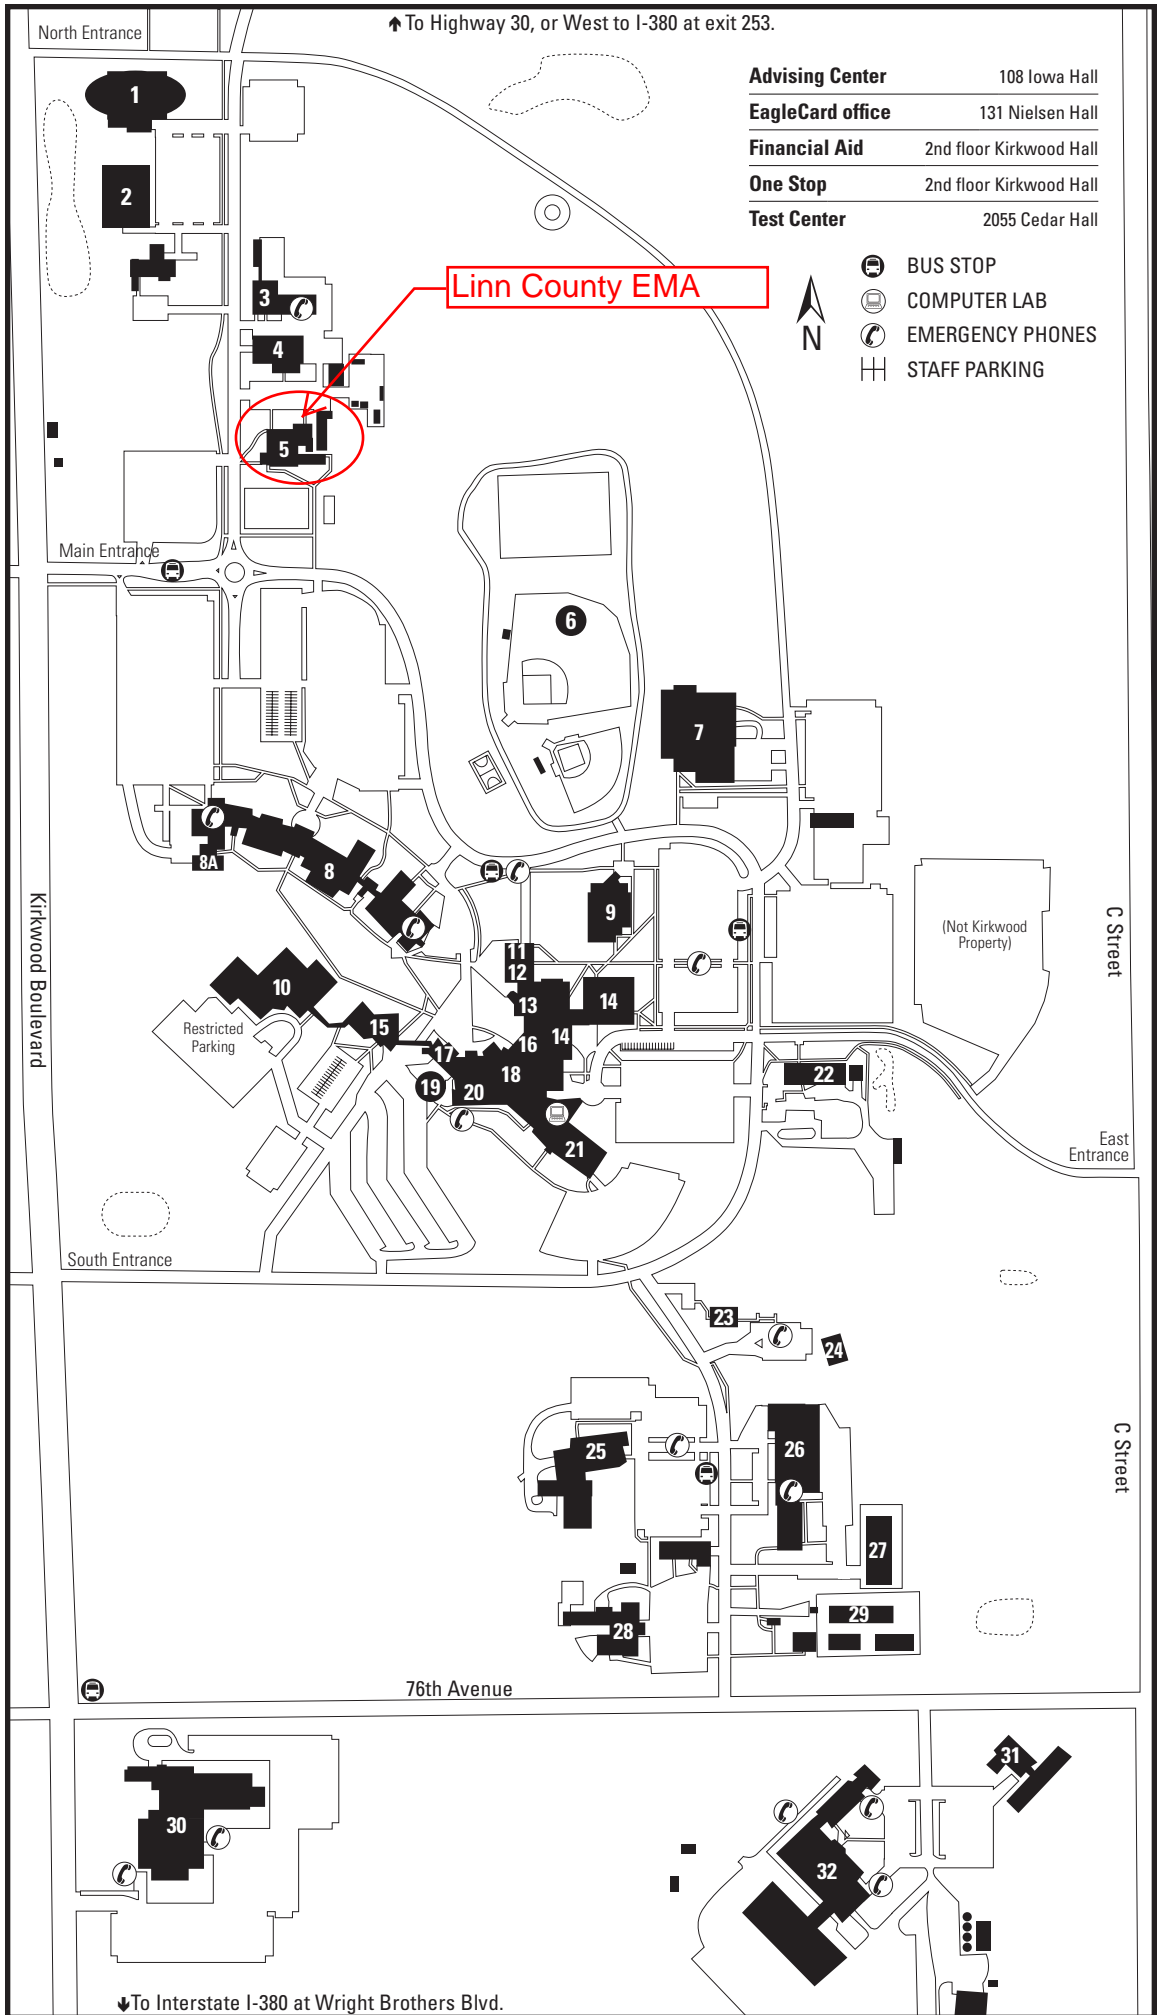

# KIRKWOOD MAIN CAMPUS LOCATOR MAP

Aegon USA Corp. Data Center	10
Admissions, Iowa Hall	17
Animal Health Technology	28
Arts & Theatre Annex	22
Automotive Collision Repair	4
Automotive Technology	3
Ballantyne Auditorium, Iowa Hall	18
Baseball/Softball Fields	6
Benton Hall	11
Bookstore, Benton Hall	12
Campus Health	17
Campus Security	5
Cedar Hall	14
Cedar Rapids Animal Control	27
Continuing Education	2
Diamond V	28
EagleTech, Benton Hall	11
Facilities and Security	5
Heritage Agency on Aging East	24
Heritage Agency on Aging West	23
Horticulture/Floral Careers	25
Iowa Equestrian Center	32
Iowa Hall	16-20
Johnson Hall	9
Jones Hall	7
Katz Family Healthcare Sim. Center	8A
Kirkwood Center for Lifelong Learning	2
Kirkwood Hall	15
Library	13
Linn County Emergency Management Agency	5
Linn Hall	8
Mail Services, Iowa Hall	19
Mansfield Center	20
Mansfield Swine Education Center	29
Michael J Gould Recreation Center	1
Nielsen Hall	21
The Hotel at Kirkwood Center	30
Tippie Beef Education Center	31
Washington Hall	26

## North of main campus (.6 mile)

Kirkwood Continuing Education Training Center
Transportation & Driving Programs
Environmental Health & Safety

# ROUTES TO KIRKWOOD MAIN CAMPUS

[www.kirkwood.edu](http://www.kirkwood.edu)

**Admission Services**  
319-398-5517 or 800-363-2220

**Campus Security**  
319-389-1774

**Iowa Equestrian Center**  
319-398-7107